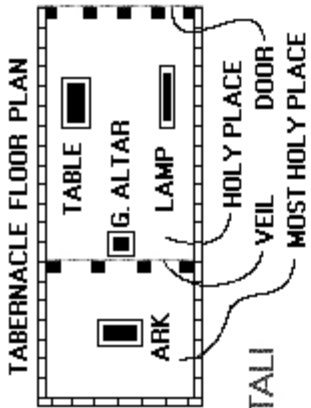

THE TABERNACLE IN THE MIDST OF ISRAEL

MANASSEH

GAD

Golden Altar

Lampstand

DAN

ASHER

NAPHTALI